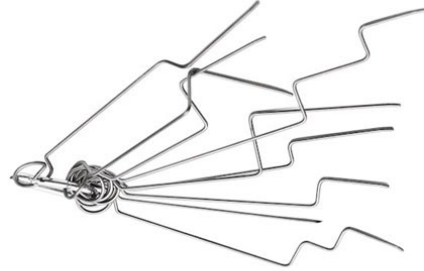

## Description:

ÖT 102

ÖT 102

complete latch opening needle set,  
set consisting of 9 different 1,7 mm needles,

1. norm double fold needle,
2. double fold needle window type,
3. single fold needle standard,
4. single fold for fire resistant doors,
5. single fold needle for metal doors,
6. single fold needle for plastic doors,
7. single fold needle plastic/metal doors
8. single fold needle for panic doors (outwards opening)
9. needle for cylinder couplings and to dismount BKS-round cylinders

## Illustration: