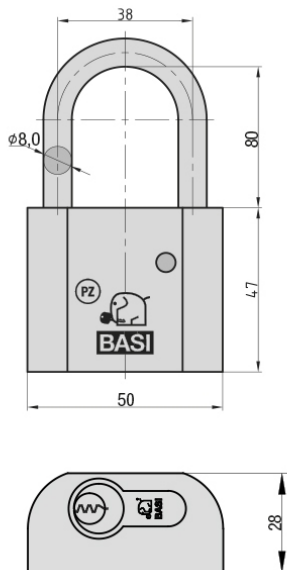

Product Data Sheet

Description:

VHS PZ Padlock

VHS PZ Padlock
padlock for replaceable profile-
half-cylinder (10/30 mm),
brass body, hardened steel shackle,
two-sided ball locking,
A: 50 mm, B: 80 mm, C: 8 mm,
* suitable for DIN-half-cylinder
(not included)

Illustration:

Technical Details:

Details:

Order no.
PZ5090-0011
Weight
439 g
Pricegroup
15
EAN
 4 026434 178456

Konstantinstraße 387
41238 Mönchengladbach
Germany

Tel. +49 (0) 21 66 / 98 56-0
Fax +49 (0) 21 66 / 98 56-55