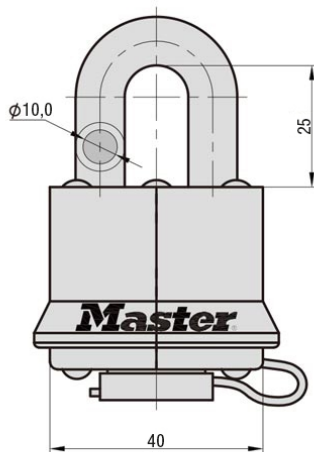

Technical Details:

Details:

Order no.
312EURD
Weight
204 g
Pricegroup
950
EAN
 3 520190 092762

Konstantinstraße 387
41238 Mönchengladbach
Germany

Tel. +49 (0) 21 66 / 98 56-0
Fax +49 (0) 21 66 / 98 56-55

info@basi.eu
www.basi.eu

Alles in Sicherheit