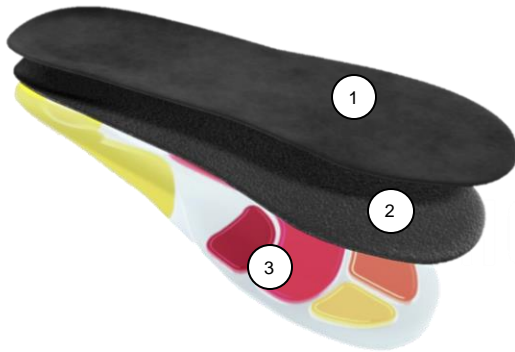

SHOEBOY'S
Traditional Shoecare

SHOEBOY'S SNEAKER

SNEAKER GEL INSOLE PERFECT FOR ANY SNEAKER STYLE

MATERIALS

1. Soft microfibre with velour surface
2. Visco-elastic Memory-support-foam
3. Elastic Gel-layer (Shoebuy's gel technology) with additional ergonomically shaped gel zones

KOMFORT COMFORT
FRISCHE FRESHNESS
GRÖSSENAUSGLEICH SIZE BALANCE
GERUCHSBINDEND DEODORISING

PRODUCT FEATURES

Insole made of gel and memory foam
Provides soft cushioning
Distributes pressure of foot evenly
Adapts perfectly to the foot
Available in dual sizes 36/37 to 46/47

SELLING POINTS

Insole with narrow fit, superb match for any sneaker style.
Supports the foot in its natural flexing movements and its stability in the shoe.
Innovative technology-mix with gel technology and memory support foam.
Provides balanced pressure distribution and added comfort.
Also ideal as replacement for the original insoles.